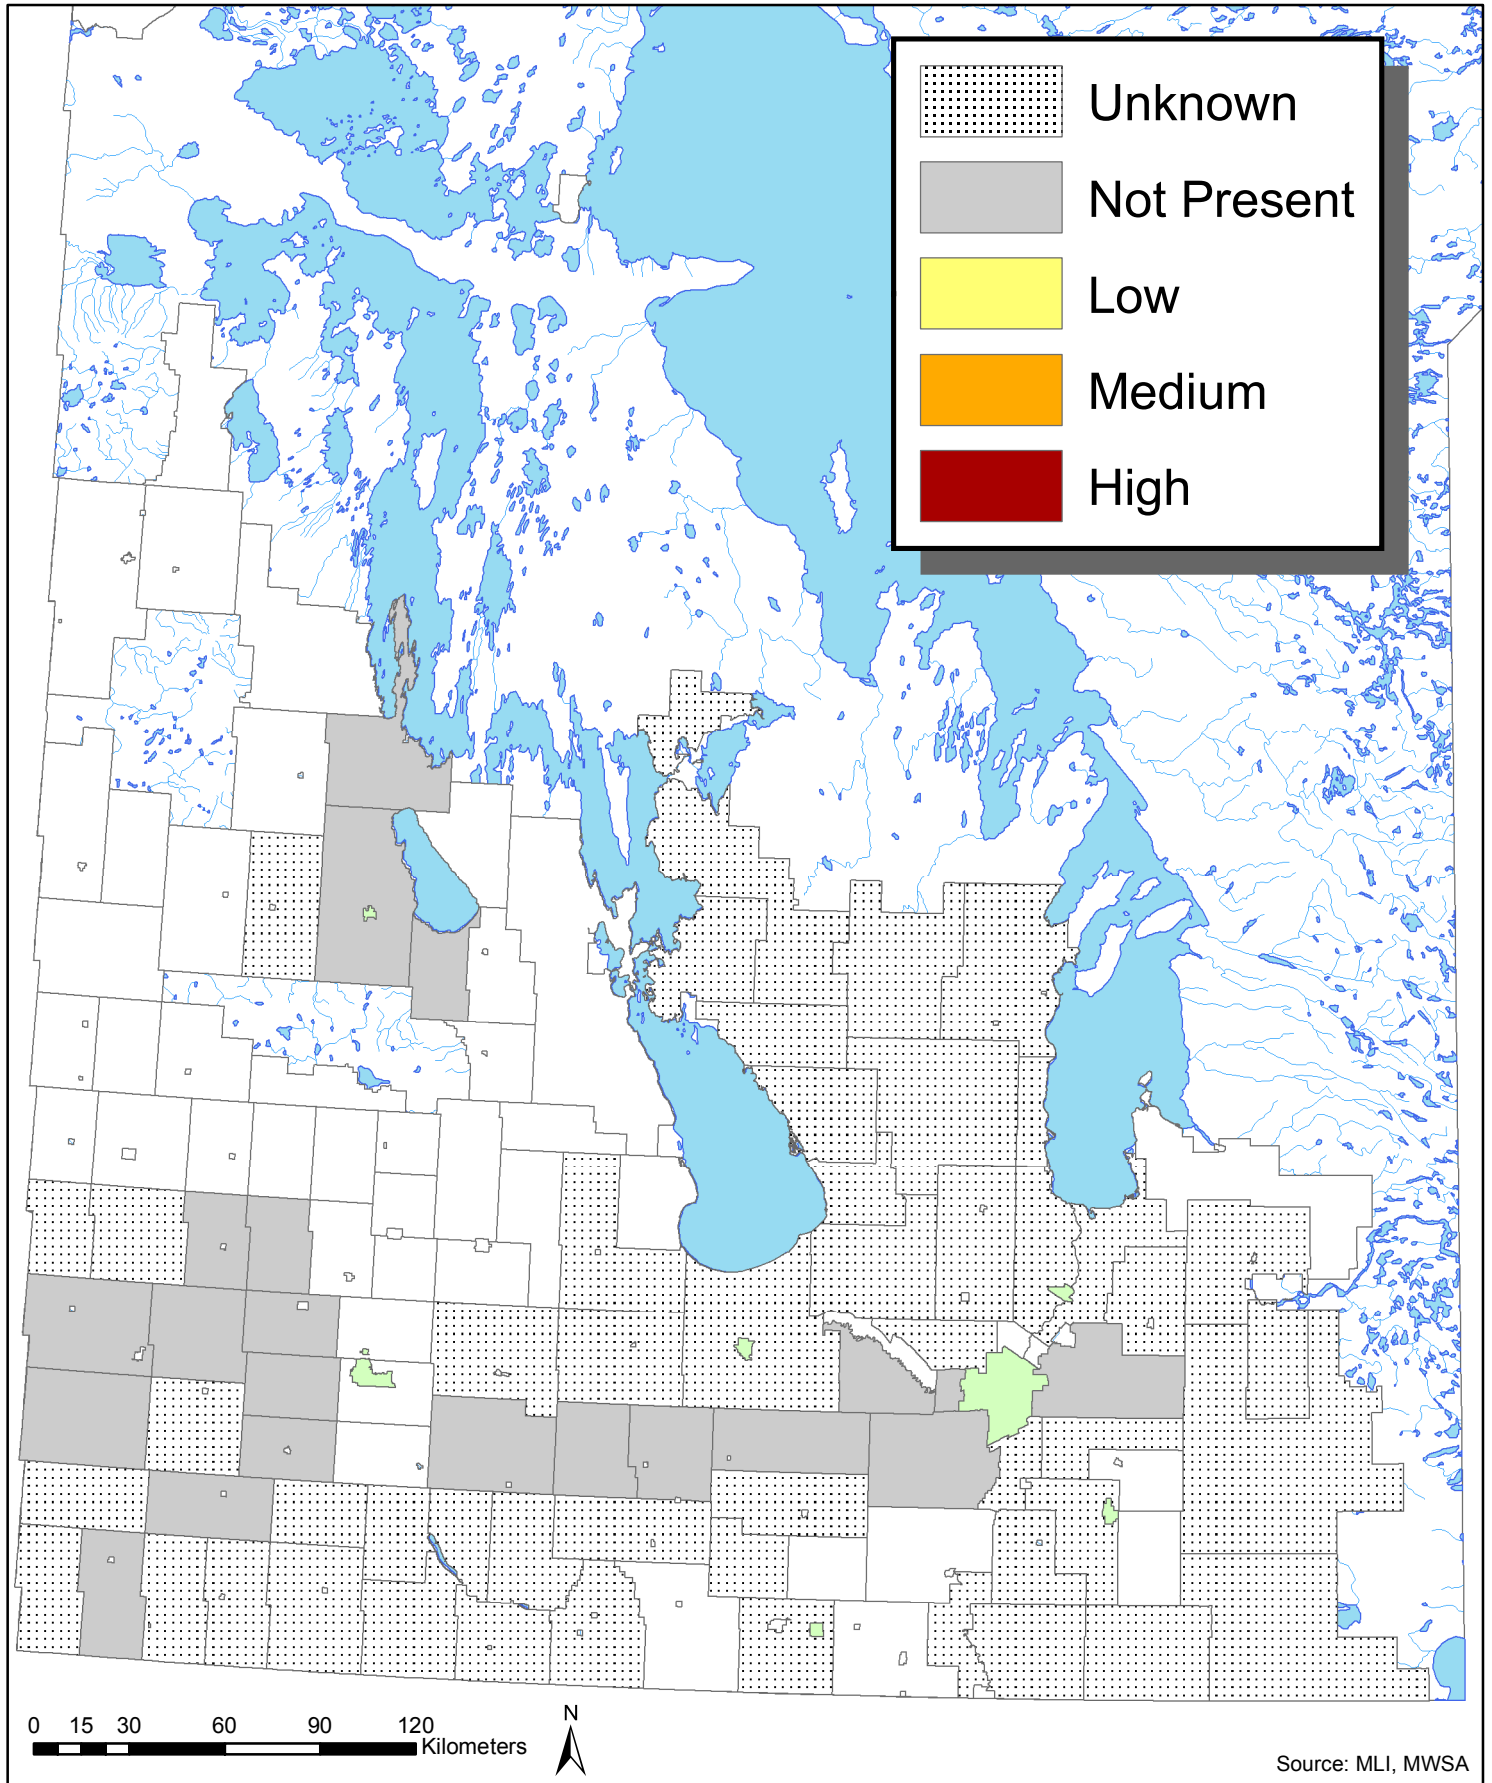

Woolly Cupgrass (*Eriochloa villosa*) Infestation in Manitoba Municipalities in 2010

Source: MLI, MWSA

Invasive Species Council of Manitoba
www.invasivespeciesmanitoba.com
(204) 232-6021